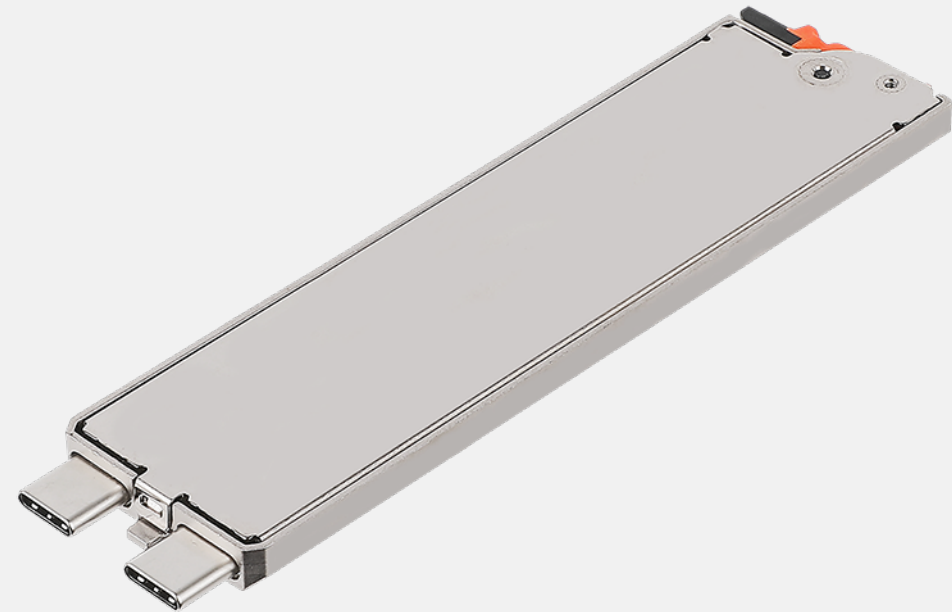

SPARE MAIN STORAGE

FEATURES & BENEFITS

Getac Spare Main Storage with canister is designed to provide you the ease of installation and allow you to remove your confidential data when your device is sent for service.

Product Information

Capacity : PCIe 512GB/1TB
Dimension : L 110.8 x W 30.2 x H 5.7mm
Weight : 37.8g

SKU ID

GSSF7 : 512GB PCIe SSD
GSSG7 : 1TB PCIe SSD