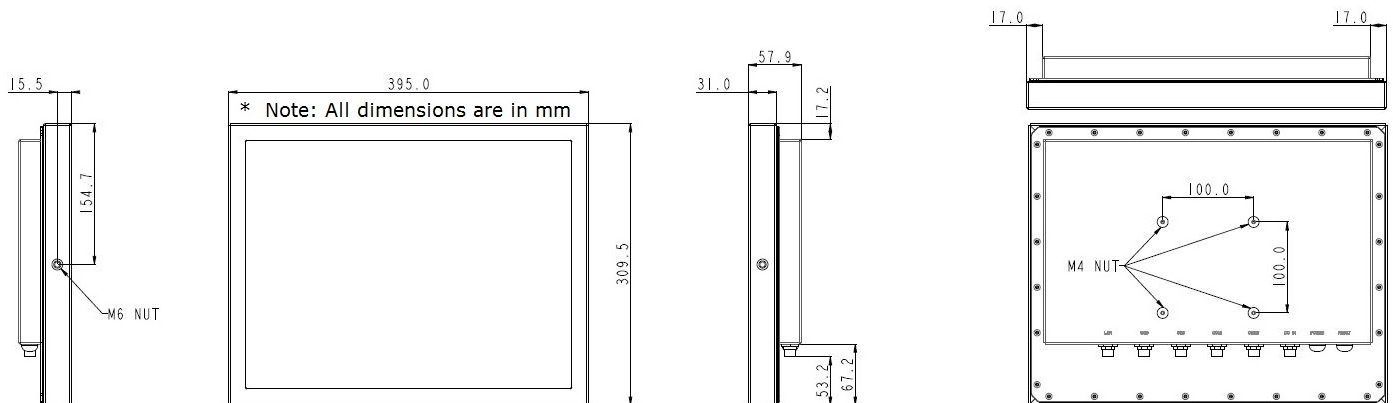

Technical Drawings

All specifications are subject to change without notice.