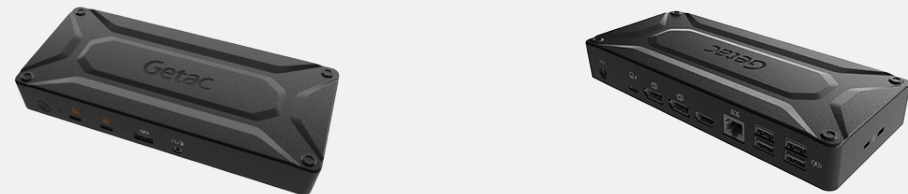

GETAC DS100 USB-C DOCKING STATION

Features & Benefits

The Getac DS100 USB-C Docking Station, featuring a slim and compact design, seamlessly consolidates cables on the workstation. This allows users to swiftly create a personalized workspace and organize their daily office environment. Compatible with various Getac laptop and tablet models, it provides extra connectivity and multiple I/O ports for additional peripherals and data sources. With support for MAC Address Pass-Through, Wake-on-LAN (WoL), and PXE Boot, the DS100 aids IT administrators in maintaining a secure, efficient, and well-managed network infrastructure. (The docking station's performance, including transfer speeds and display capabilities, may be limited by chipset and operating system when used with Getac Android systems. See the user manual for details.)

Product Information

Dimensions: L 207 x W 90 x H 31mm (8.15" x 3.54" x 1.22")

Weight: 335g (0.74lbs)

Power Cable Length: 1.8m (5.9ft)

USB-C Upstream Cable Length: 1m (3.28ft)

I/O Ports: DC in Jack x 1, Audio in/out combo x 1, USB 2.0 x 2, USB 3.2

Gen 1 Type-A x 3, USB 3.2 Gen 2 Type-C x 2, LAN x 1, HDMI 2.0 x 1,

Display port x 2

SKU ID

GDDSE1 (EU Power Cord)

GDDSU1 (US Power Cord)

GDDSK1 (UK Power Cord)

GDDSA1 (AU Power Cord)

GDDSC1 (CHN Power Cord)

GDDST1 (TW Power Cord)

GDDSI1 (IN Power Cord)