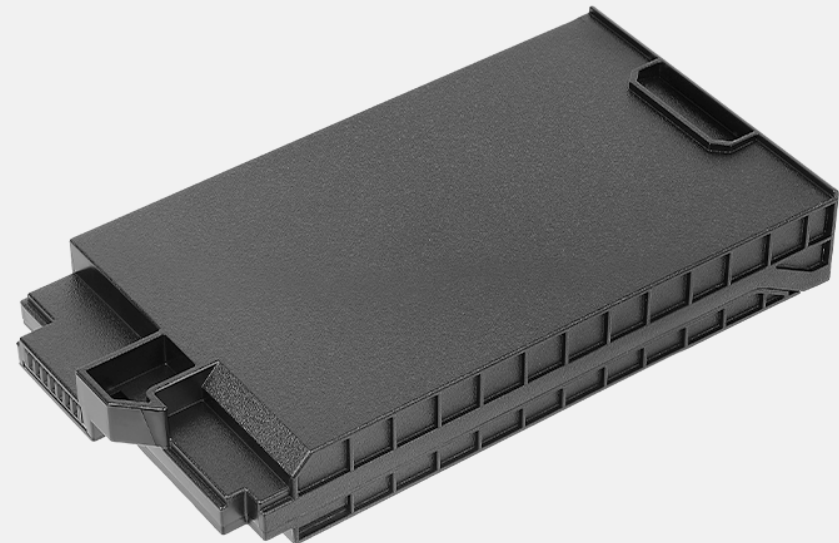

MAIN BATTERY & 2ND BATTERY

Features & Benefits

The S410 Spare Main Battery is designed to provide main power source for device when AC adapter is not connected/charged.

Product Information

Battery Type : Lithium-ion 6 cells, 74.5WH
Nominal Voltage : 10.8V
Capacity : 6900mAh
Battery Pack Weight : 330g

SKU ID

GBM6X6