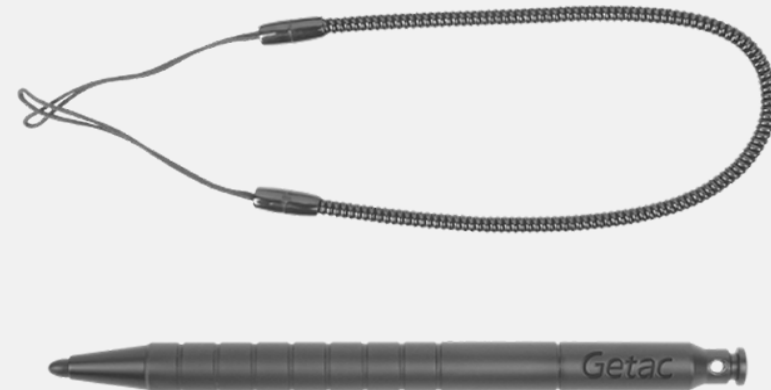

CAPACITIVE STYLUS PEN & TETHER

Glacier Computer
603.882.1560 Ext. 6
sales@glaciercomputer.com
www.glaciercomputer.com

Features & Benefits

This capacitive hard tip stylus is lightweight and easy to control, allowing smooth and comfortable interaction with the touch screen without worrying about scratching the screen or leaving fingerprints on it. The stylus comes with a detachable tether to keep the stylus attached to the device, so it doesn't get lost or misplaced.

Product Information

Stylus Dimensions : 111mm ; Ø9mm
Tip size : 3.8mm ; Ø3.5mm
Tether Length : 304mm

SKU ID

GMPSXE